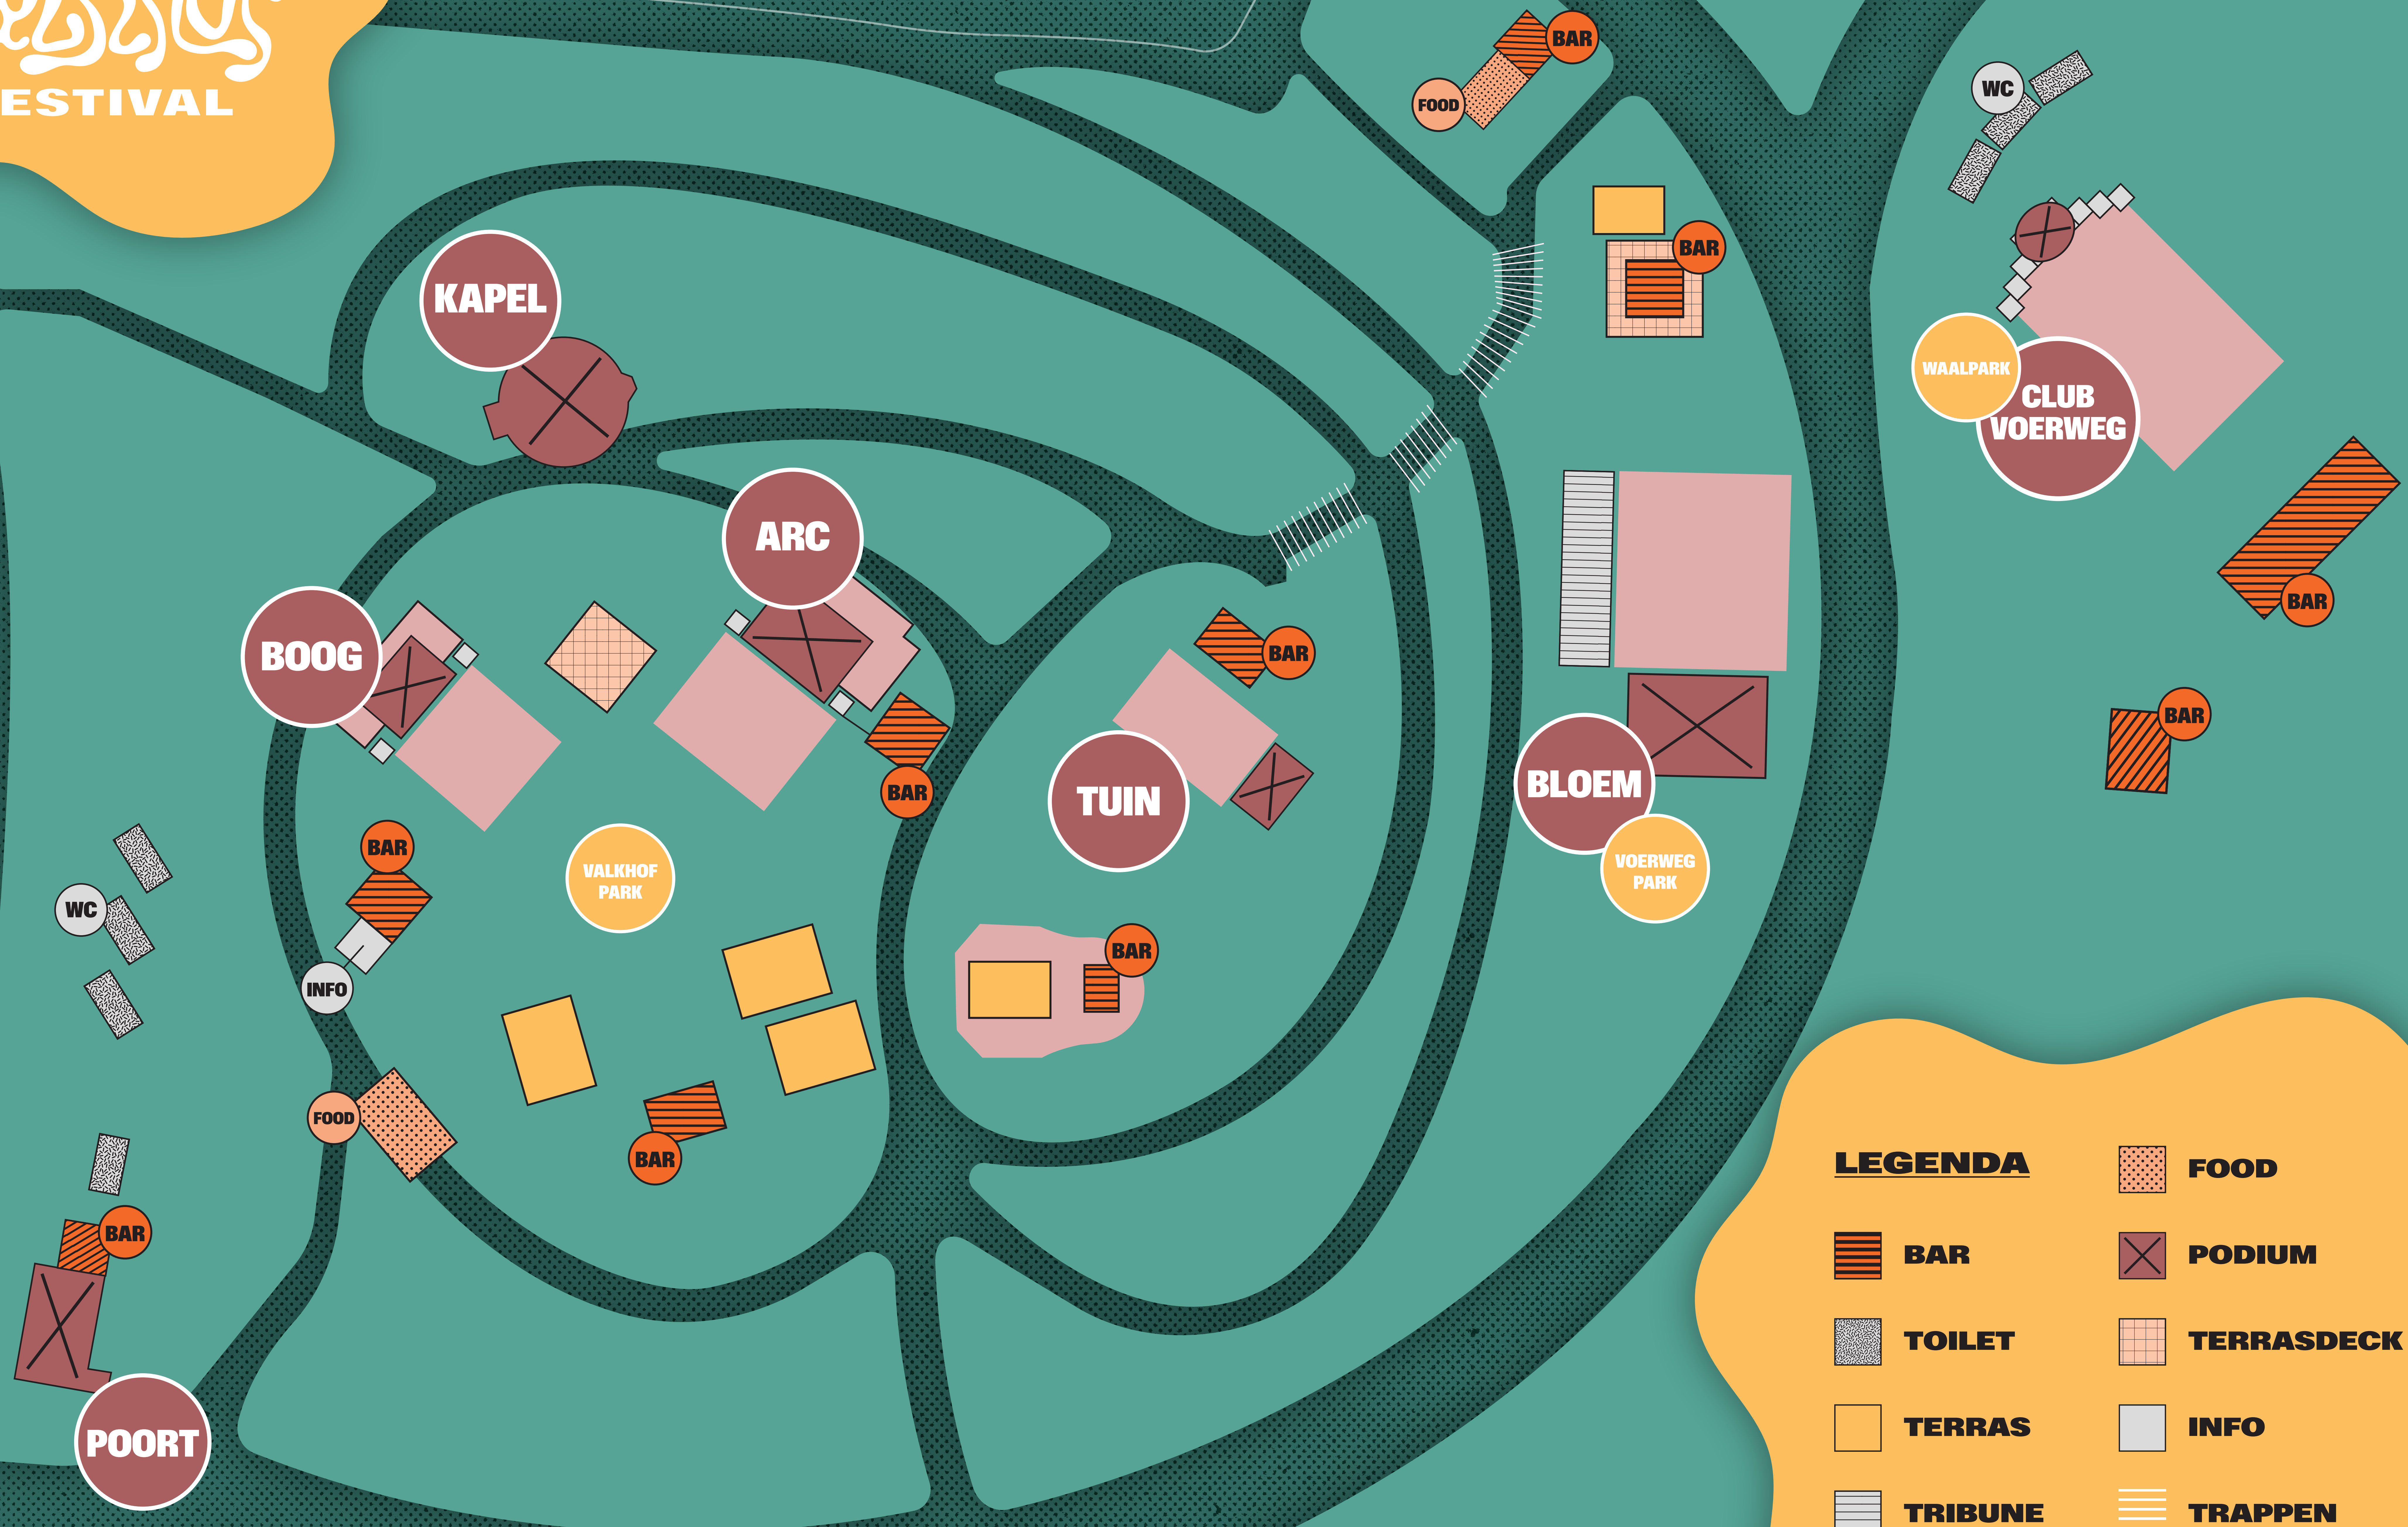

Valkhof FESTIVAL

LEGENDA

- | | | | |
|---|----------------|---|-------------------|
|  | FOOD |  | PODIUM |
|  | BAR |  | TERRASDECK |
|  | TOILET |  | INFO |
|  | TERRAS |  | TRAPPEN |
|  | TRIBUNE | | |